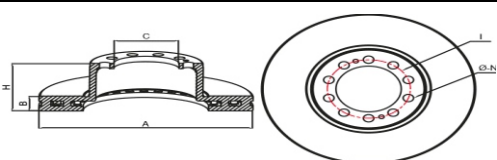

POSITION

DESCRIPTION

Kg.	A	B	H	C	I	N	Q
14,1	310	40	69,5	139	161	10	

500 092

WEGER NO	500 092
BRAND	mitsubishi
MODEL	FUSO TFA EURO5
OEM NO	MK 584504

POSITION

DESCRIPTION

Kg.	A	B	H	C	I	N	Q
8,3	276	28	66	124,2	144	10	

500 093

WEGER NO	500 093
BRAND	IVECO DAILY
MODEL	DAILY
OEM NO	500 041269 7186848 2996049

POSITION

DESCRIPTION

Kg.	A	B	H	C	I	N	Q
13,5	306	28	132	172	215	8,5	

These logos, brands and models belong to companies their trademark. These are only used for presentation.