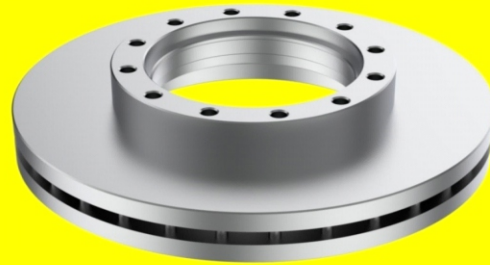

COMMERCIAL VEHICLES BRAKE DISCS

500 091

WEGER NO	500 091
BRAND	mitsubishi
MODEL	FUSO CANTER EURO6
OEM NO	MX 925100