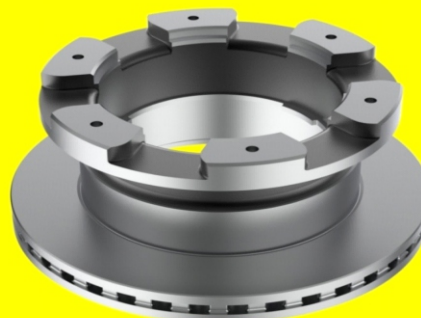

COMMERCIAL VEHICLES BRAKE DISCS

500 091

WEGER NO	500 091
BRAND	mitsubishi
MODEL	FUSO CANTER EURO6
OEM NO	MX 925100

POSITION

DESCRIPTION

Kg.	A	B	H	C	I	N	Q
14,1	310	40	69,5	139	161	10	

500 092

WEGER NO	500 092
BRAND	mitsubishi
MODEL	FUSO TFA EURO5
OEM NO	MK 584504

POSITION

DESCRIPTION

Kg.	A	B	H	C	I	N	Q
8,3	276	28	66	124,2	144	10	

500 093

WEGER NO	500 093
BRAND	IVECO DAILY
MODEL	DAILY
OEM NO	500 041269 7186848 2996049

POSITION

DESCRIPTION

Kg.	A	B	H	C	I	N	Q
13,5	306	28	132	172	215	8,5	

These logos, brands and models belong to companies their trademark. These are only used for presentation.