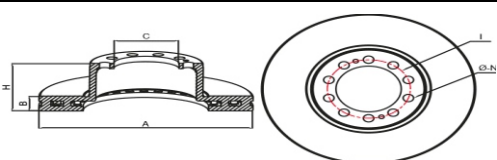

500 093

WEGER NO	500 093
BRAND	IVECO DAILY
MODEL	DAILY
OEM NO	500 041269 7186848 2996049

POSITION

DESCRIPTION

Kg.	A	B	H	C	I	N	Q
13,5	306	28	132	172	215	8,5	

These logos, brands and models belong to companies their trademark. These are only used for presentation.