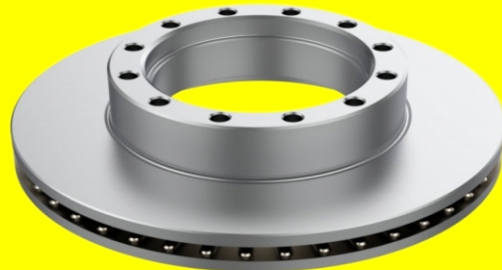

COMMERCIAL VEHICLES BRAKE DISCS

500 091

WEGER NO	500 091
BRAND	mitsubishi
MODEL	FUSO CANTER EURO6
OEM NO	MX 925100

POSITION

DESCRIPTION

Kg.	A	B	H	C	I	N	Q
14,1	310	40	69,5	139	161	10	

500 092

WEGER NO	500 092
BRAND	mitsubishi
MODEL	FUSO TFA EURO5
OEM NO	MK 584504

POSITION

DESCRIPTION

Kg.	A	B	H	C	I	N	Q
8,3	276	28	66	124,2	144	10	

500 093

WEGER NO	500 093
BRAND	IVECO DAILY
MODEL	DAILY
OEM NO	500 041269 7186848 2996049

POSITION

DESCRIPTION

Kg.	A	B	H	C	I	N	Q
13,5	306	28	132	172	215	8,5	

These logos, brands and models belong to companies their trademark. These are only used for presentation.